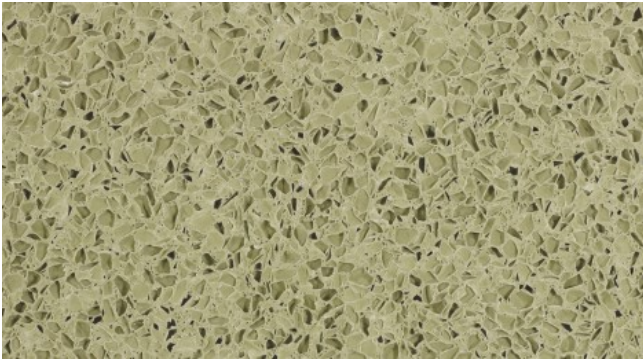

GREEN TEA - CLEARANCE

Material

Recycled, Recycled Glass

Color

Green

Stock Finishes

Polished

Stock Sizes

Slabs - 3cm

Durability/Uses

Kitchen Counters, Other Counters

Flooring Application

Maintenance

Stone Design recommends using DryTreat Meta Créme penetrating sealer (has no VOC's, so it does not harm the environment). For added protection be sure to wax your top several times a year with Cheng Concrete Wax to keep it looking as good as the day it was installed.

Notes

IceStone is a high performance product made from 100% recycled glass mixed with cement. IceStone can be used in nearly every application where stone can be used. Manufactured in Brooklyn, NY it is the only countertop surface that has achieved the illustrious Cradle to Cradle Gold Certification. Due to it's commitment to green building and location, IceStone can help you attain up to 8 LEED Points for your project.