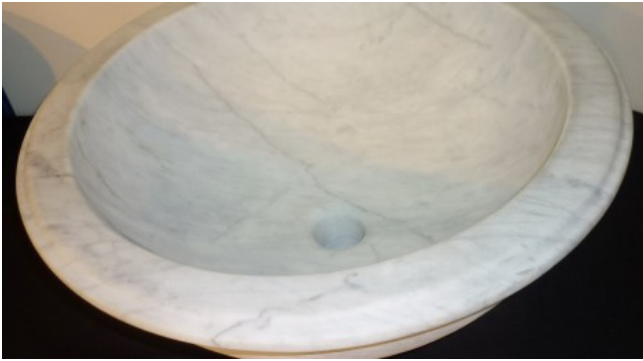

BIANCO GRIGIO SINK - CLEARANCE

Material

Limestone

Color

Not specified.

Stock Finishes

Not specified.

Stock Sizes