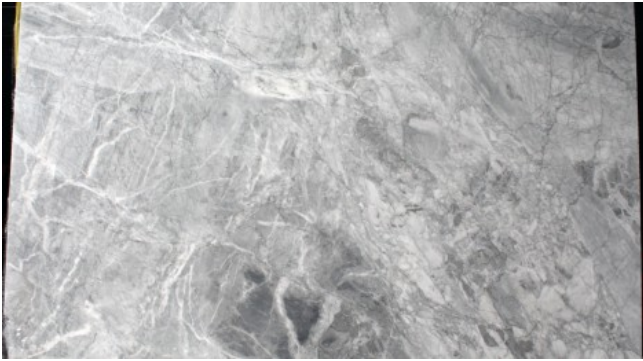

TUSCAN GREY

Material

Marble

Color

Grey, White

Stock Finishes

Polished

Stock Sizes

Slabs - 3cm

Durability/Uses

Interior Flooring, Interior Walls, Kitchen Counters, Other Counters

Flooring Application

Acceptable for use on interior flooring applications.

Maintenance

Use DryTreat penetrating sealers to seal your stone, and Hannafin cleaners to keep it beautifully maintained. Some stones may benefit from the application of Enhance Plus. Click [here](#) to read more about DryTreat Sealers & Cleaners.