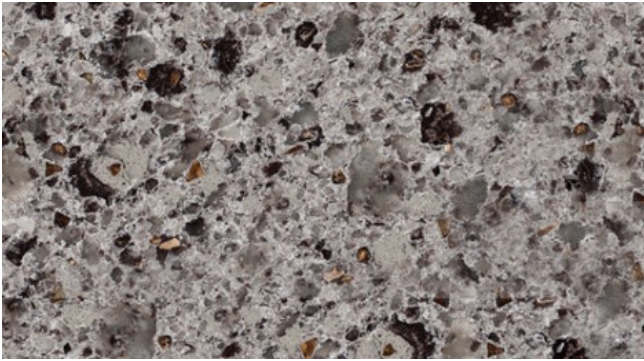

WHISTLER MOCHA GRAY - CLEARANCE

Material

Not specified.

Color

Not specified.

Stock Finishes

Polished

Stock Sizes

Slabs - 3cm

Durability/Uses

Not specified.

Flooring Application

Maintenance

Radianz™ boasts easy maintenance thanks to its nonporous and chemical-resistant nature. Unlike natural stone, it does not require additional sealing to retain its permanent, high-gloss finish. Most contaminants can be removed by simply wiping the surface with a damp cloth. Just wipe away food or beverage residue using a neutral detergent and water. Avoid the use of alkaline detergents.

Notes

Explore Radianz™ designs in high gloss and Matte finishes to expand your options. Radianz™ quartz is a durable, high-gloss surface with a timeless, natural look. Our cutting-edge compression manufacturing method enables us to create a high-density material comprised of high-purity, natural quartz, providing a luxurious, low-maintenance surface suitable for a multitude of interior applications.