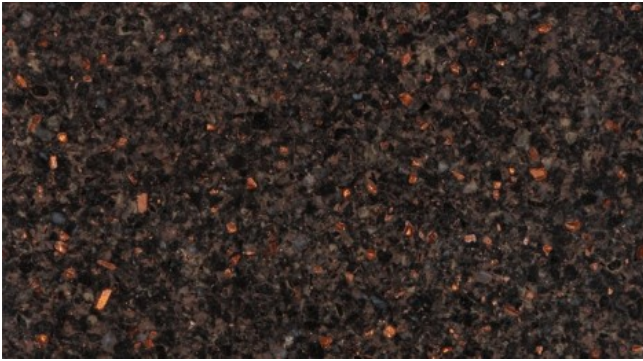

## MIRAMA BRONZE

### **Material**

Quartz

### **Color**

Black, Rust

### **Flooring Application**

Explore Radianz® designs in high gloss and Matte finishes to expand your options. Radianz® quartz is a durable, high-gloss surface with a timeless, natural look. Our cutting-edge compression manufacturing method enables us to create a high-density material comprised of high-purity, natural quartz, providing a luxurious, low-maintenance surface suitable for a multitude of interior applications.