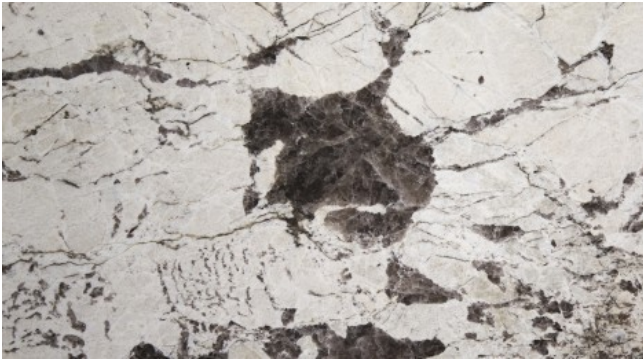

PATAGONIA

Material

Granite

Color

Beige, Black, Grey, White

Stock Finishes

Polished

Stock Sizes

Slabs - 3cm

Durability/Uses

Interior Flooring, Interior Walls, Kitchen Counters, Other Counters, Bathroom Vanities

Flooring Application

Maintenance

Use DryTreat penetrating sealers to seal your stone, and Hannafin cleaners to keep it beautifully maintained. Some stones may benefit from the application of Enhance Plus. [Click here to read more about DryTreat Sealers & Cleaners.](#)