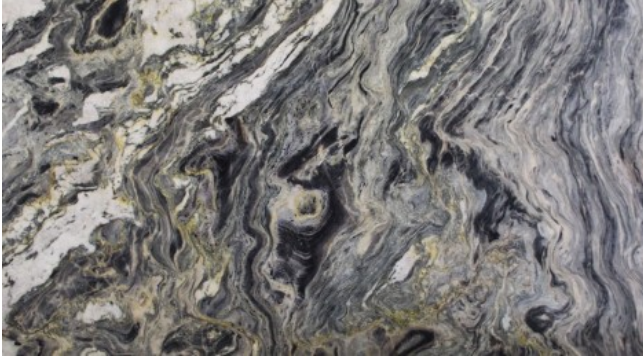

COBALT - CLEARANCE

Material

Quartzite

Color

Blue, White

Stock Finishes

Polished

Stock Sizes

Slabs - 3cm

Durability/Uses

Interior Flooring, Interior Walls, Kitchen Counters, Other Counters, Bathroom Vanities

Flooring Application

Maintenance

Use DryTreat penetrating sealers to seal your stone, and Hannafin cleaners to keep it beautifully maintained. Some stones may benefit from the application of Enhance Plus. Click [here](#) to read more about DryTreat Sealers & Cleaners.