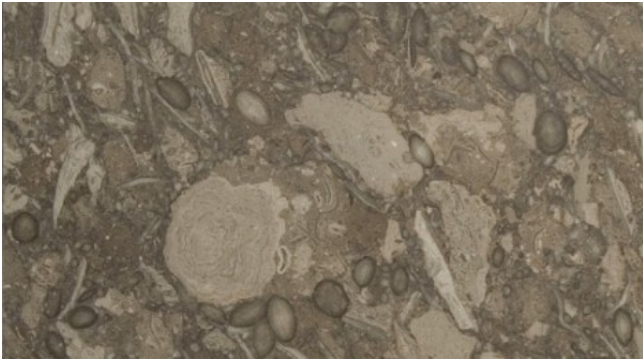

FOSSIL BROWN

Material

Marble

Color

Brown

Stock Finishes

Honed, Polished

Stock Sizes

Slabs - 2cm

Durability/Uses

Interior Flooring, Interior Walls, Kitchen Counters, Other Counters

Flooring Application

Acceptable for use on interior flooring applications.

Maintenance

Use DryTreat penetrating sealers to seal your stone, and Hannafin cleaners to keep it beautifully maintained. Some stones may benefit from the application of Enhance Plus. [Click here to read more about DryTreat Sealers & Cleaners.](#)