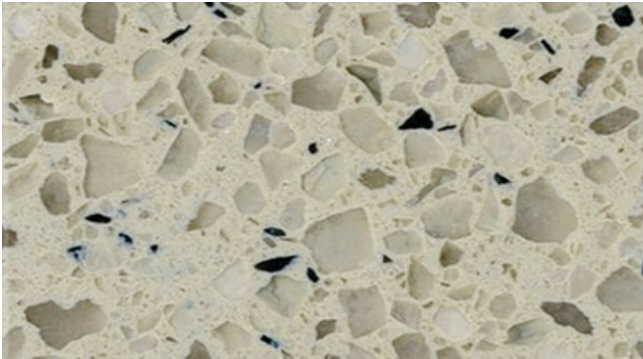

## GRASSLAND - CLEARANCE

### **Material**

Quartz

### **Color**

Beige, Green, Taupe

### **Notes**

ColorQuartz Surfaces feature recycled content such as glass, mirror, crystal and other natural minerals. We are leading the movement toward cleaner, safer surfacing materials. ColorQuartz®; is non-porous, stain resistant, and practically maintenance free. Our surfaces are the ideal choice for commercial and residential interior applications. ColorQuartz®; Surfaces are tested, assuring that our surfaces are hard, durable, extremely dense, non-porous, and non-absorbent. Simply put, ColorQuartz®; Surfaces are one of the best choices you can make for your countertop application.