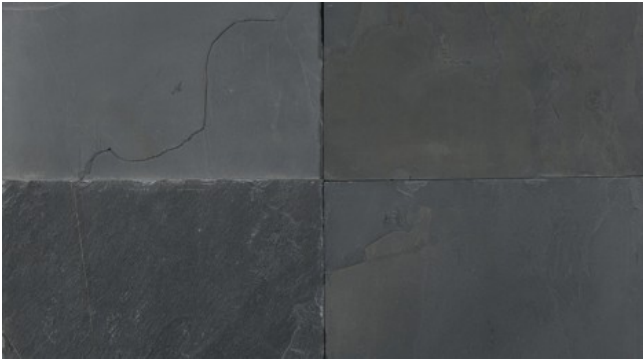

JAK - CLEARANCE

Material

Slate

Color

Black, Brown, Grey, Multicolor, Rust

Stock Finishes

Cleft

Stock Sizes

16x16 Tile, 12x12 Tile

Durability/Uses

Interior Flooring, Interior Walls, Other Counters

Flooring Application

Maintenance

Use DryTreat penetrating sealers to seal your stone, and Hannafin cleaners to keep it beautifully maintained. Some stones may benefit from the application of Enhance Plus. Click [here](#) to read more about DryTreat Sealers & Cleaners.