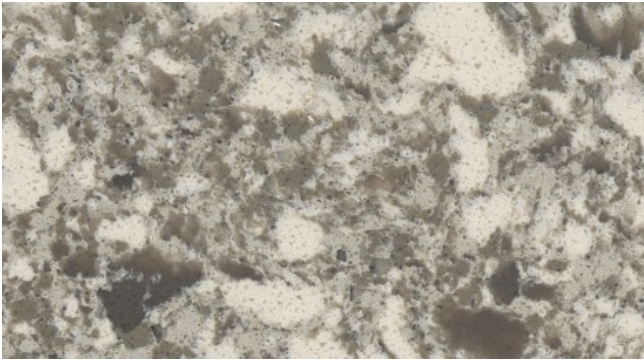

LANIKAI

Material

Quartz

Color

Grey, White, Taupe

Stock Finishes

Polished

Stock Sizes

Limited Stock - Call for Availability

Durability/Uses

Interior Walls, Kitchen Counters, Other Counters

Flooring Application

Inspire Quartz is the intelligent choice for all your surface needs because it combines the power of natural quartz with modern surface technologies and design elements. The non-porous, non-absorbent, heat resistant surface will remain scratch and stain resistant for years to come. You'll never have to seal or wax your Inspire Quartz surface and can expect it to stand up to the rigors of everyday life.