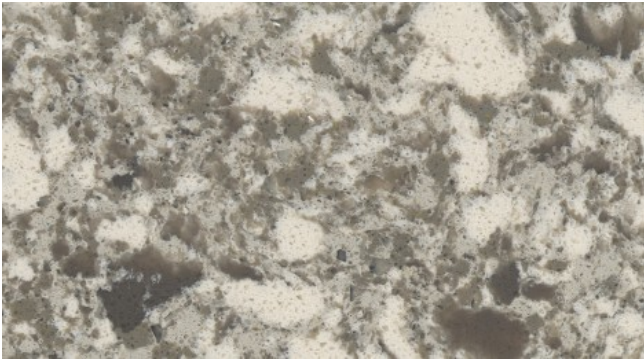

LANIKAI - CLEARANCE

Material

Quartz

Color

Grey, White, Taupe

Stock Finishes

Polished

Stock Sizes

Limited Stock - Call for Availability

Durability/Uses

Interior Walls, Kitchen Counters, Other Counters

Flooring Application

Inspire Quartz is the intelligent choice for all your surface needs because it combines the power of natural quartz with modern surface technologies and design elements. The non-porous, non-absorbent, heat resistant surface will remain scratch and stain resistant for years to come. You'll never have to seal or wax your Inspire Quartz surface and can expect it to stand up to the rigors of everyday life.