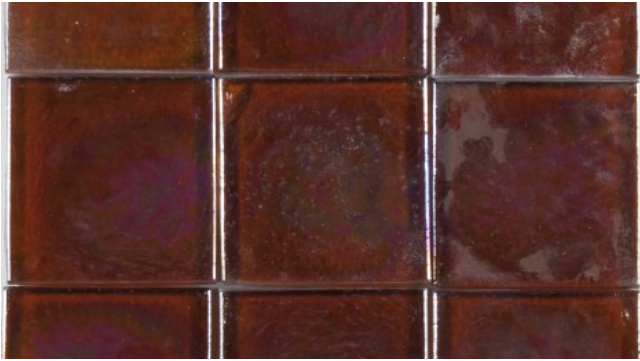

BRONZE PEARL - CLEARANCE

Material

Glass

Color

Brown, Rust

Stock Finishes

Polished

Stock Sizes