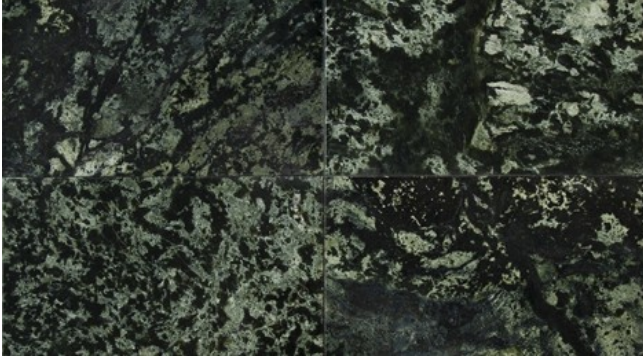

DARK FOREST - CLEARANCE

Material

Quartzite

Color

Green

Stock Finishes

Polished

Stock Sizes

12x12 Tile

Durability/Uses

Interior Flooring, Interior Walls, Kitchen Counters, Other Counters

Flooring Application

Acceptable for use on interior flooring applications.

Cut-to-size for flooring applications from slab material.