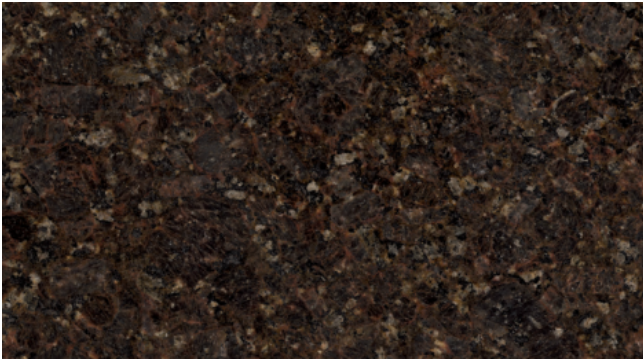

LABRADOR BROWN - CLEARANCE

Material

Granite

Color

Brown

Stock Finishes

Polished

Stock Sizes