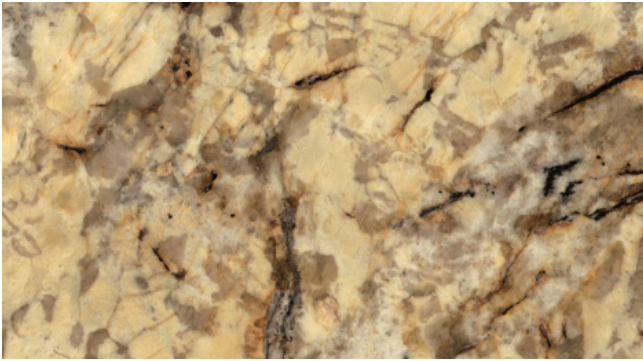

GOLDEN ICE - CLEARANCE

Material

Granite

Color

Gold, Grey, Rust

Stock Finishes

Polished

Stock Sizes

Slabs - 3cm, Slabs - 2cm

Durability/Uses

Interior Flooring, Interior Walls, Kitchen Counters, Other Counters

Flooring Application

Tile availability and the option of larger cut-to-size formats give you the custom flooring and backsplash possibilities you are looking for.